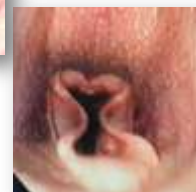

Pathologies during exercise are relevant

- “dynamic pathologies”
- At various speed
- At various stage of fatigue
- With different head posture using bridles or harness or rider
- **Video examination during exercise is essential to diagnose dynamic problems**

Only at rest, or also during exercise ?

DDSP

rest

Exercise

Dr. Fritz Endoscopy

Axial deviation of aryepiglottic fold

Options for video examination during exercise

University of Zurich, Switzerland