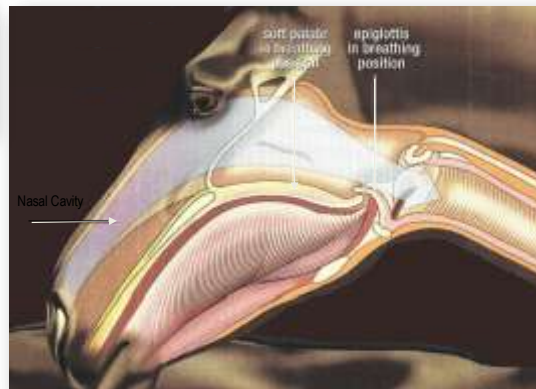

ETL2

EQUINE
TRAININGS
LARYNGOSCOPE

Dr. Fritz GmbH, Germany

Unimpeded airflow is essential for success

- Horses are obligate nose breathers
- The larynx/pharynx is an anatomic bottle neck for airflow
- Static (at rest) and dynamic (during exercise) pathologies

Pathologies during exercise are relevant

- “dynamic pathologies”
- At various speed
- At various stage of fatigue
- With different head posture using bridles or harness or rider
- **Video examination during exercise is essential to diagnose dynamic problems**

Only at rest, or also during exercise ?

DDSP

rest

Exercise

Dr. Fritz Endoscopy

Axial deviation of aryepiglottic fold

Options for video examination during exercise

University of Zurich, Switzerland

Ready to go!

Instant reviewing
Remote endoscope head adjustment as needed

Next please...

Manual irrigation
(Remote system available)

Data analysis

ETL2: key features

- 100% head mounted system
- Applicable under natural exercising condition
 - With rider, sulky, harness; ponies etc.
- Remote endoscope head adjustment
- Wireless instant reviewing
- Remote irrigation system
- LED digital technology with impeccable image quality
- Sound recording
- Convenient data transfer with SD memory card
- ECG recording optional