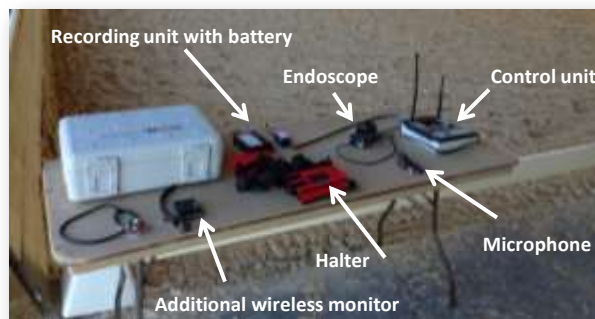

ETL 2 (examination in Leipzig Germany)

High speed tread mill

ETL equine trainings laryngoscope

Dr. Fritz Endoscopy

Equine Trainings Laryngoscope ETL 2

Older units were larger, saddle mounted or on backpacks

High resolution digital LED video endoscope
 Light weight - 100% halter mounted

1. Records high resolution video and audio data (stored on removable SD card)

ETL examination

ETL halter placement

After endoscope placement:
Endoscope head adjustment

Ready to go!

Instant reviewing
Remote endoscope head adjustment as needed

Next please...

Manual irrigation
(Remote system available)

Data analysis

ETL2: key features

- 100% head mounted system
- Applicable under natural exercising condition
 - With rider, sulky, harness; ponies etc.
- Remote endoscope head adjustment
- Wireless instant reviewing
- Remote irrigation system
- LED digital technology with impeccable image quality
- Sound recording
- Convenient data transfer with SD memory card
- ECG recording optional