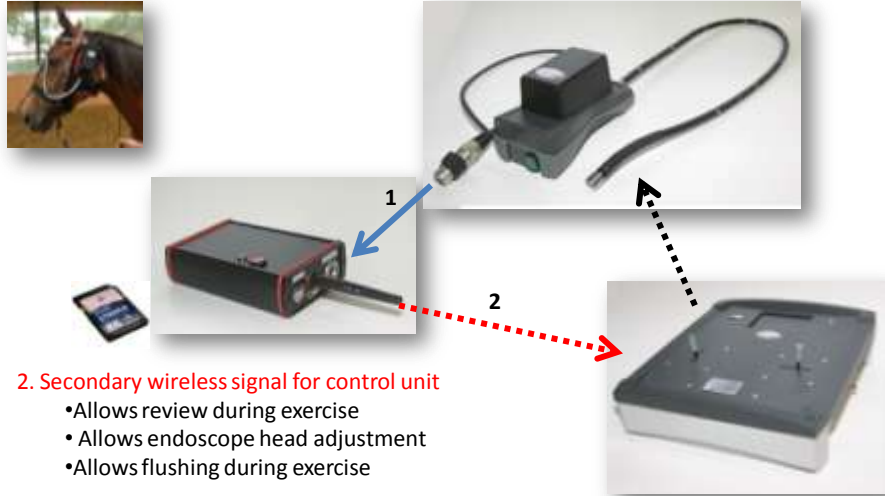

ETL 2 (examination in Leipzig Germany)

High speed tread mill

ETL equine trainings laryngoscope

Dr. Fritz Endoscopy

Equine Trainings Laryngoscope ETL 2

Older units were larger, saddle mounted or on backpacks

High resolution digital LED video endoscope
 Light weight - 100% halter mounted

1. Records high resolution video and audio data (stored on removable SD card)

ETL examination

ETL halter placement

After endoscope placement:
Endoscope head adjustment

Ready to go!

Instant reviewing
Remote endoscope head adjustment as needed

Next please...

Manual irrigation
(Remote system available)

Data analysis

ETL2: key features

- 100% head mounted system
- Applicable under natural exercising condition
 - With rider, sulky, harness; ponies etc.
- Remote endoscope head adjustment
- Wireless instant reviewing
- Remote irrigation system
- LED digital technology with impeccable image quality
- Sound recording
- Convenient data transfer with SD memory card
- ECG recording optional