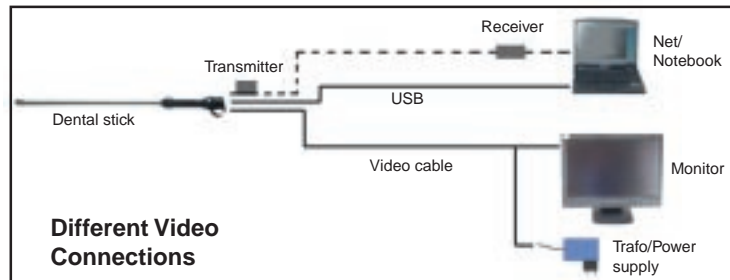

Endoscopes and Video Systems

Vet-Info 18-1 E

LED
Dentalstick
Equine

Equine, Bovine, Camels, Large Animals

Equipment for endoscopic examination of teeth
in field practice
– wireless option –

wireless

**LED Dentalstick Equine
for large animals – digital**

LED Dentalstick Equine

the revolution in veterinary dental care

- the scope for equine dentists
- wireless technique ideal for field practice
- easy handling, quick cleaning and disinfection
- perfect presentation with the owners
- video transmission wireless or via USB/video cable

Different Video Connections

Basic system

Monitor 5,6"

wireless

Sender/Battery Unit

Equine dental camera with LED light – basic system

TW61-150B Dentalstick-Equine "Compact", dental video camera with integrated LED light, field of vision: 115°, OD:15mm, WL:52cm, connections: video/USB out, including video cable, power transformer (115-230VAC), software for PC/notebook
transportation case - compatible to wireless modus

Portable monitor, small,

M-56-A LCD-Monitor 5,6", sunlight readable, power transformer, video/cable, 0,8 kg

Equine dental camera with LED light and wireless video transmission (<15m)

TW61-150S Dentalstick-Equine "Compact-W", SET with wireless option